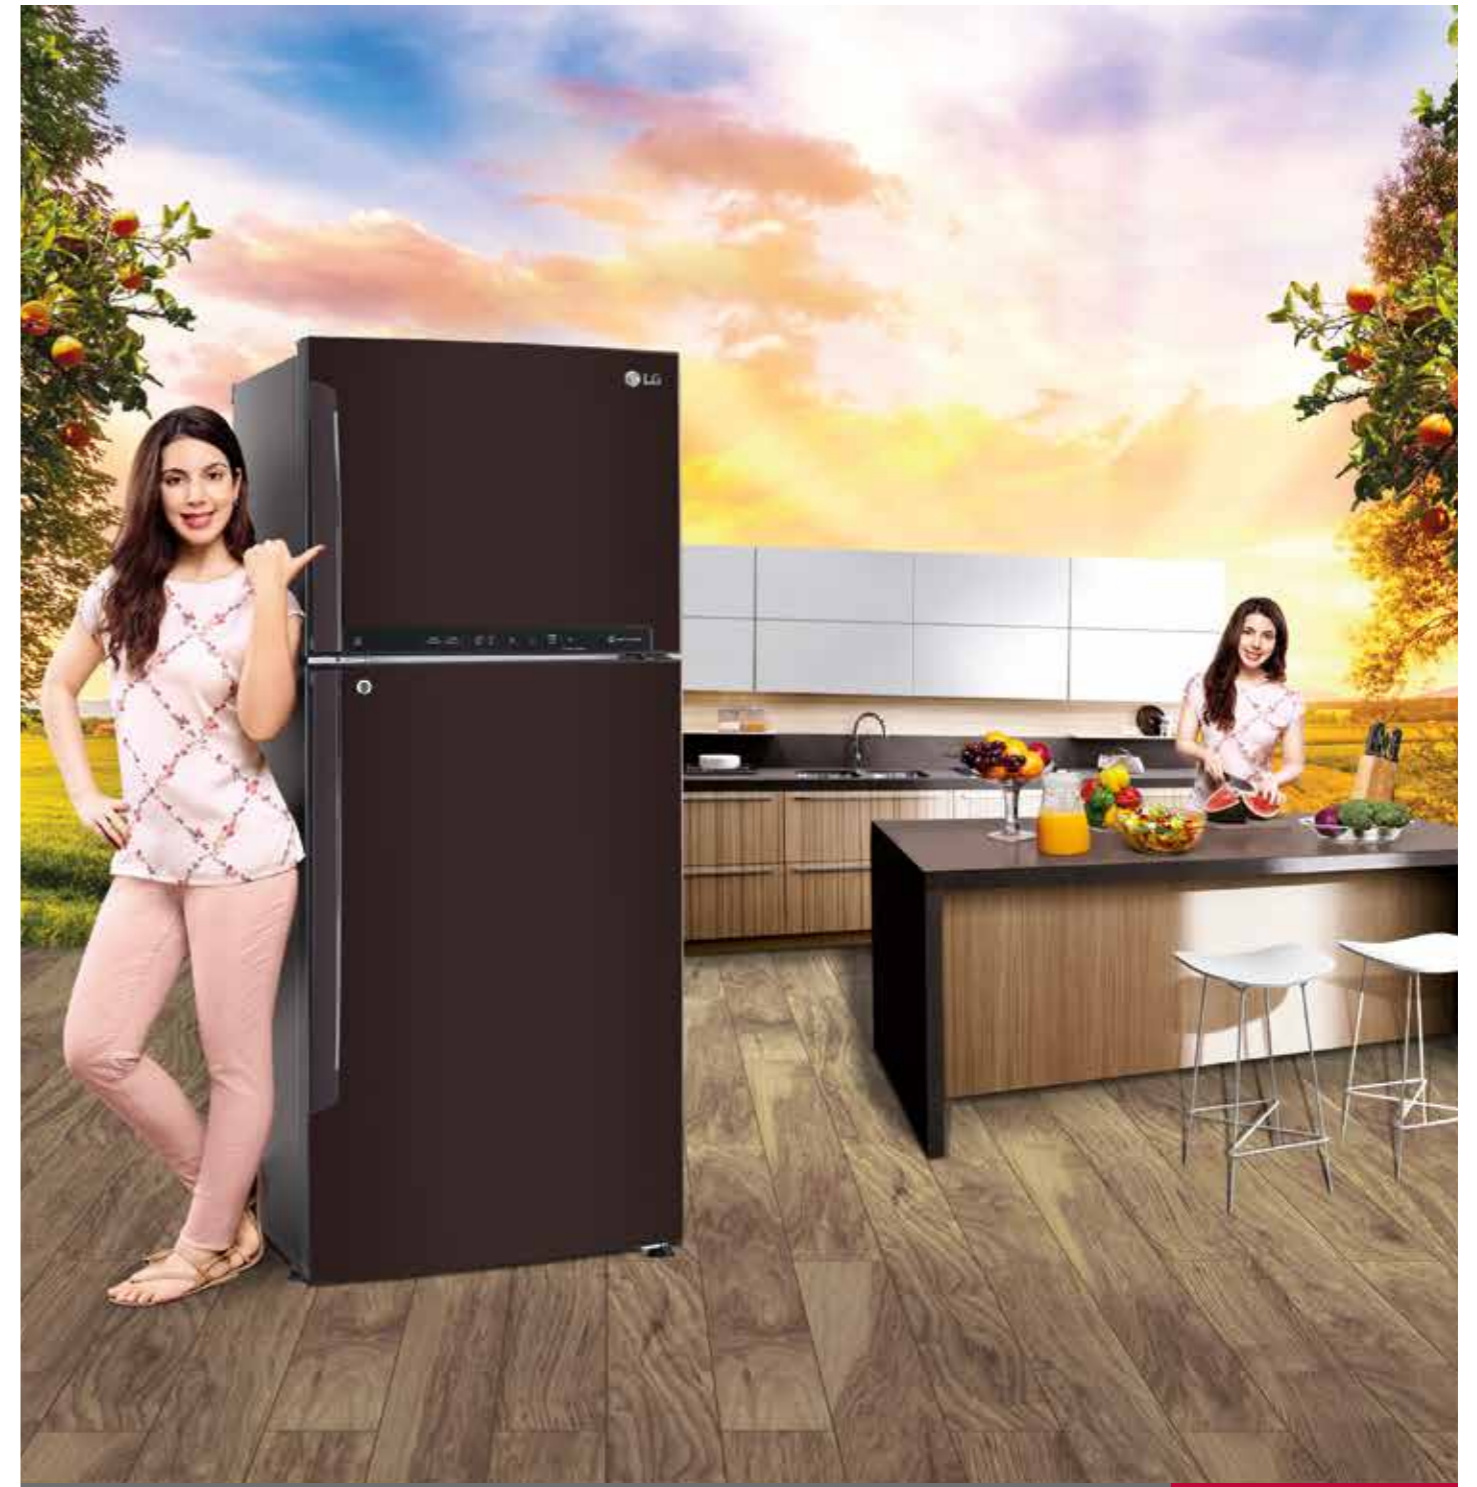

ConvertiblePLUS

Capacity: 260 Litre

GL-I292RPZL

- Smart Inverter Compressor
- 3 Star Rating
- Ice Beam Door Cooling
- Smart Diagnosis™
- Internal Micom
- Colour: Shiny Steel

Capacity: 260 Litre

INDIA'S MOST DESIRED REFRIGERATOR BRAND, 2020