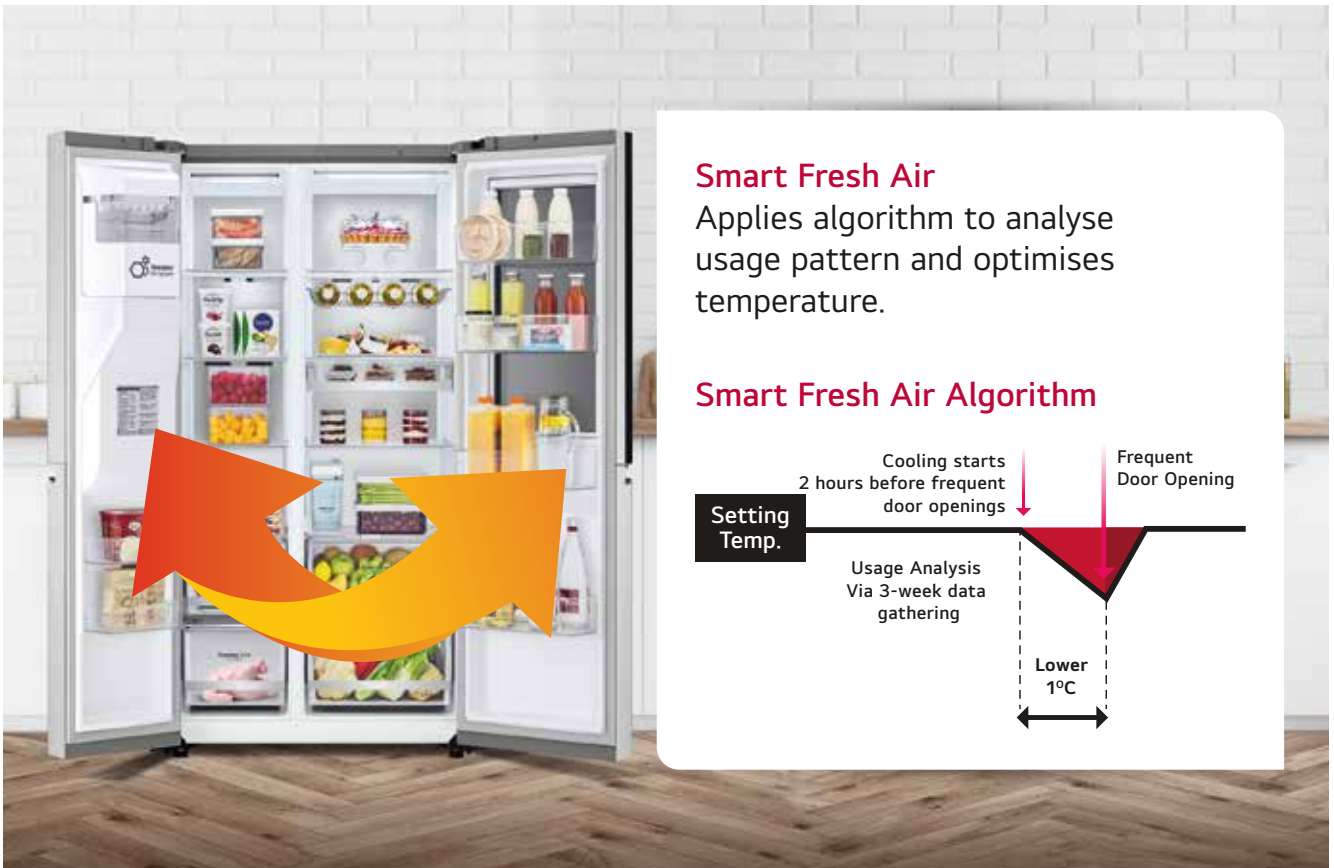

Powered By

AI ThinQ with WiFi

Stay close even when you are far away

Control Temperature

Fridge and Freezer
Temperature Control

Express Freeze

Express Freeze On/Off

Smart Diagnosis

Detects problem automatically

Push App Alarms

• Door Open*
• Express Freeze Finish

Smart Learner™#

Provides optimal storage
algorithm based on usage
pattern analysis

*After opened 10 minutes continuously.

#Smart Learner™ operation controlled and monitored only in LG ThinQ™ App.

Smart Learner™

Your refrigerator just got a lot smarter with Smart Learner™

LG's Smart Learning Technology learns your usage pattern for over three weeks. Then it optimizes everything from cooling performance to energy consumption as per your usage.