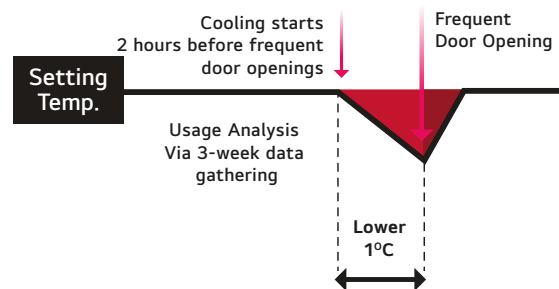

Detects problem automatically

Push App Alarms

• Door Open*
• Express Freeze Finish

Smart Learner™#

Provides optimal storage
algorithm based on usage
pattern analysis

*After opened 10 minutes continuously.

#Smart Learner™ operation controlled and monitored only in LG ThinQ™ App.

Smart Learner™

Your refrigerator just got a lot smarter with Smart Learner™

LG's Smart Learning Technology learns your usage pattern for over three weeks. Then it optimizes everything from cooling performance to energy consumption as per your usage.

Smart Fresh Air

Applies algorithm to analyse usage pattern and optimises temperature.

Smart Fresh Air Algorithm

Smart Fresh Air minimizes the rise in inner temperature with the help of intensive cooling logic just two hours before user's frequent door opening time. It does so by accumulating data on hourly, daily and weekly basis.